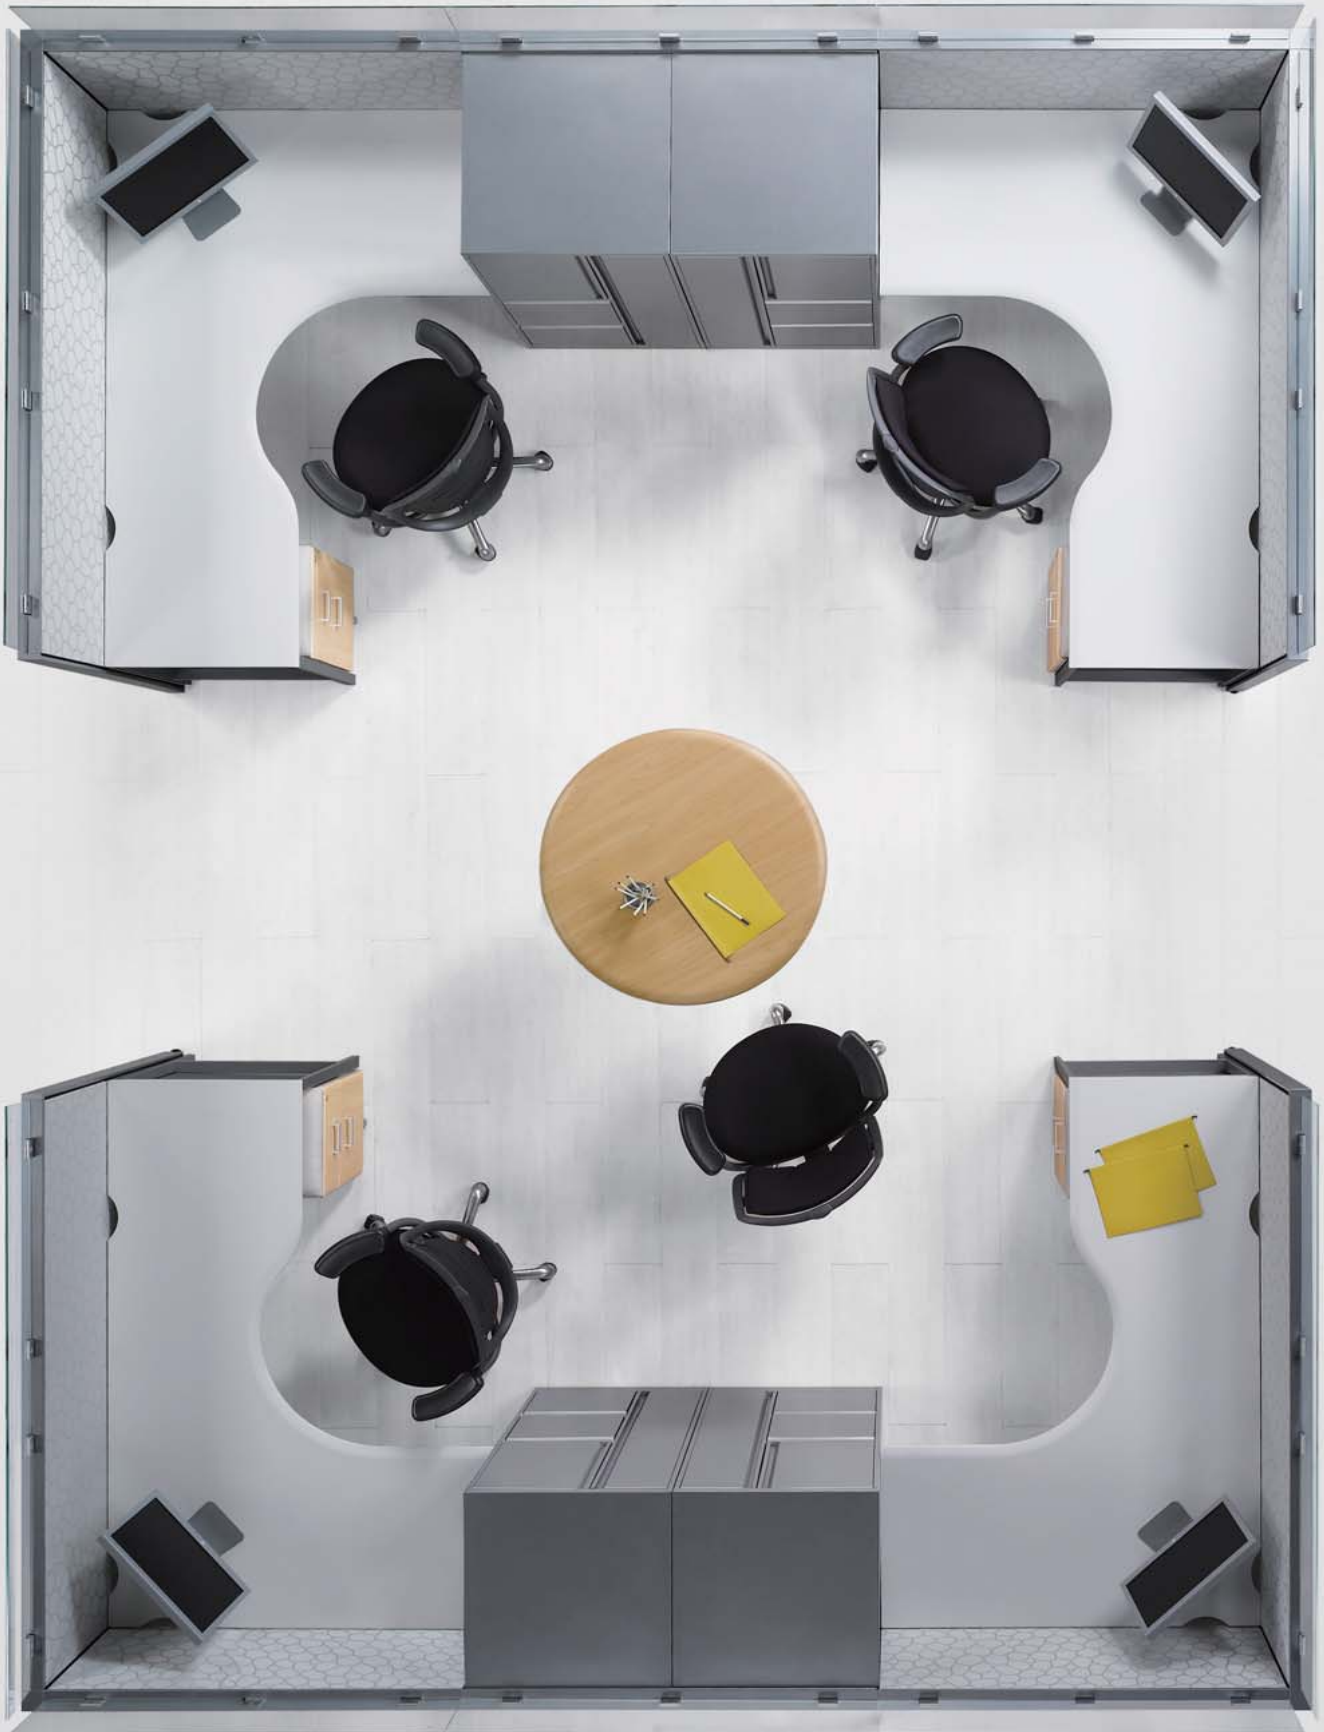

MORSPACE®

MORspace, the Affordable Green Solution

Ever wonder why green office furniture systems cost so much? So did we. Now you don't have to sacrifice green products and technology to meet your budget. MAiSPACE the innovator of affordably priced systems furniture presents MORspace. Framing is constructed from recycled steel, and acoustical tiles are produced with 100% post-consumer P.E.T. Patented, plug-and-play voice, data and power cabling systems can be reused rather than ending up in landfills. Fabrics for panels are available in recyclable Eco Intelligence® polyester, a new standard for sustainability. Completed orders are shipped directly to the job site, by-passing the installer's warehouse, eliminating double and even triple handling, and reducing our carbon footprint.

Quality Features

Up Mounted Bin

Storage Tower

Squared Panel Trim

Tool Bar with Accessories

Mobile Table Base

Frame End Support

Full Depth Pedestal

Top Mounted Glass

Mobile Pedestal with Cushion Top

Coverseal Worksurface

Frameless Glass Tile

Table Pedestal Base

Tile Options

Clear Glass

Frosted Glass

Paint: White
 Panel Fabric: Luna Mezzanine 3001 Bone
 Worksurfaces: Coverseal Frosty White
 Ped Fronts: Anigre
 Seating Upholstery: Leather 101 Black

Frame Technology

MORspace is technology friendly. Four-circuit, eight-wire power is available at the baseline or beltline. Incorporated into every panel frame are standards-based cable management pathways that accommodate up to 250 CAT 6e cables. Zone distribution and plug-and-play connectors provide unmatched flexibility in accommodating moves, adds and changes.