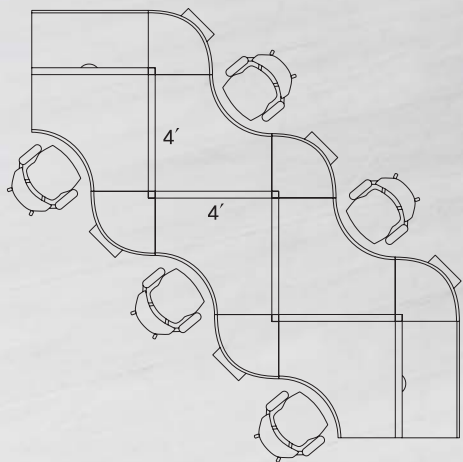

Paint: Dusk
Panel Fabric: SELECT Immersion 509 Tuscany
Worksurfaces and Ped Fronts: Coverseal Warm White
Top Glass: Frosted
Cushion Top: Design Tex 701 Soda Pop
Seating Upholstery: Midtown 41 Pavement